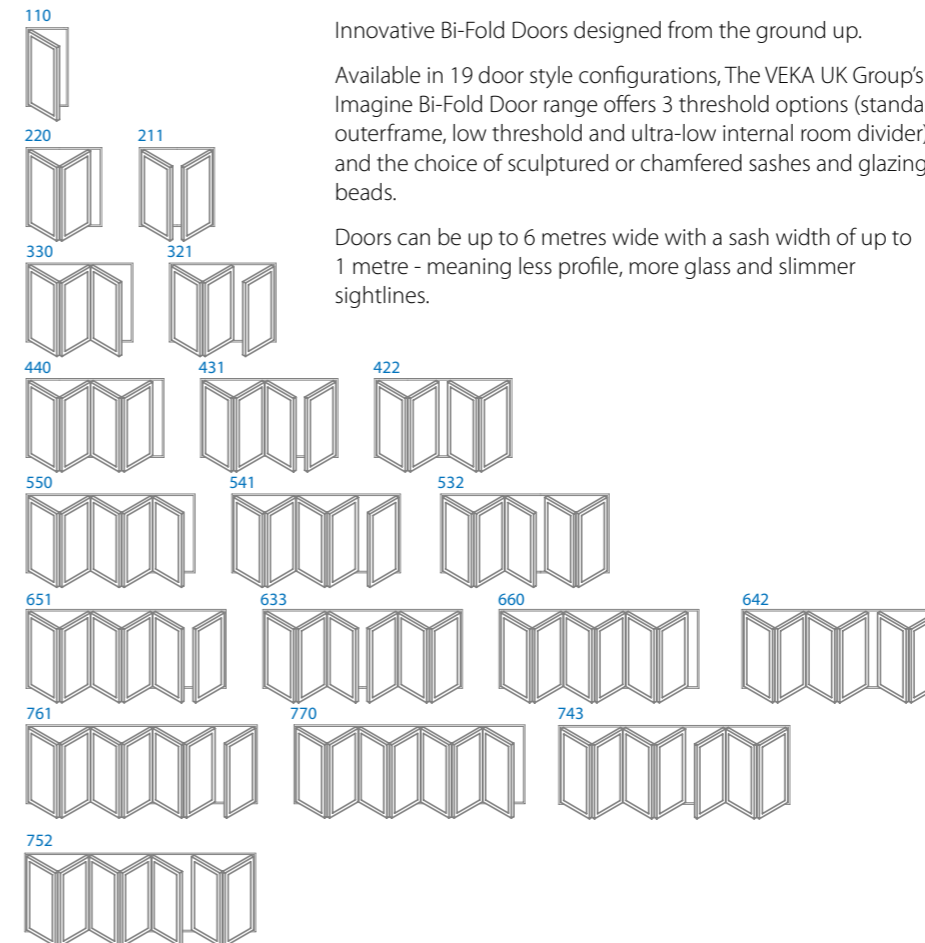

Where an opening or partition is required between rooms, whether a small or large room, or where your home leads onto a patio or outside area and you want to extend your view of the garden a Bi-Fold Door is ideal for these applications.

Bi-Fold Doors create synergy between rooms of all shapes and sizes to seamlessly connect your living space whether indoors or outdoors.

Before

After

The **Imagine Bi-Fold Door** makes an attractive alternative to a traditional sliding patio door; completely opening your home up to the garden or patio.

Imagine Bi-Fold Doors are available in a range of 19 different styles as shown - the choice is yours!

Innovative Bi-Fold Doors designed from the ground up.

Available in 19 door style configurations, The VEKA UK Group's Imagine Bi-Fold Door range offers 3 threshold options (standard outerframe, low threshold and ultra-low internal room divider) and the choice of sculptured or chamfered sashes and glazing beads.

Doors can be up to 6 metres wide with a sash width of up to 1 metre - meaning less profile, more glass and slimmer sightlines.

Ask for a copy of our Bi-Fold Doors brochure

Beautiful DOORS to transform your home.