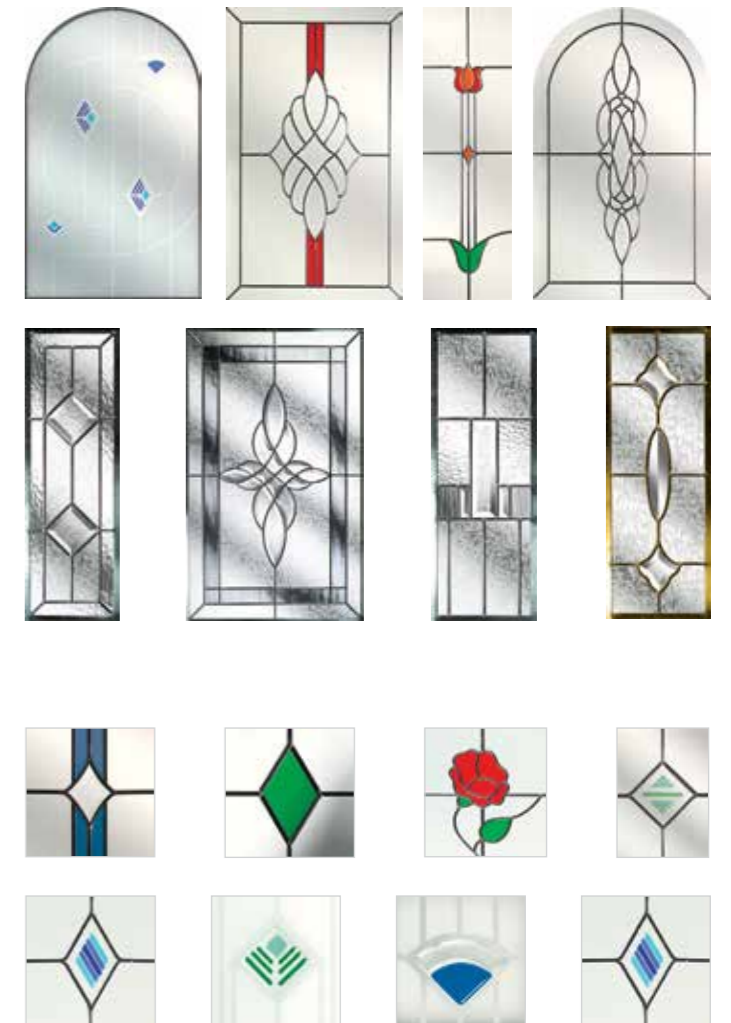

We are confident that our high quality hardware will add the perfect individual touch to your windows, doors or conservatory.

Hardware Colours

White, Black, Chrome and Gold are available. Other colours may be available on request.

Door Handles

Knockers

Window Handles

Letterplates

Numerals

Door Chains

Glass

Choose from a wide selection of decorative patterns and obscurity levels to match your door style - from floral to traditional and fusion to bevelled in a choice of colours.

We offer an array of feature and security glasses, available in standard toughened or laminated finishes. We have a wide range of decorative glass styles for you to select from!

Please speak with one of our team for details.